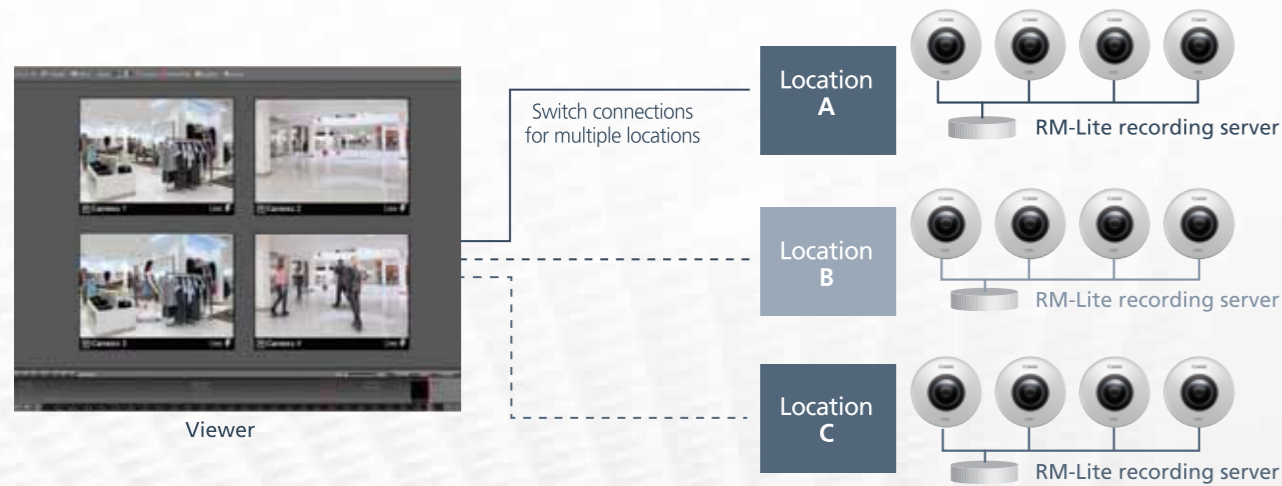

Versatile Compatibility and Efficient Installation

RM-Lite Recording Software

The RM-Lite Recording Software enables seamless recording, playback and audio recording from multiple cameras. Register up to 4 cameras for small-scale monitoring systems that can be operated at multiple locations by simply switching connections.