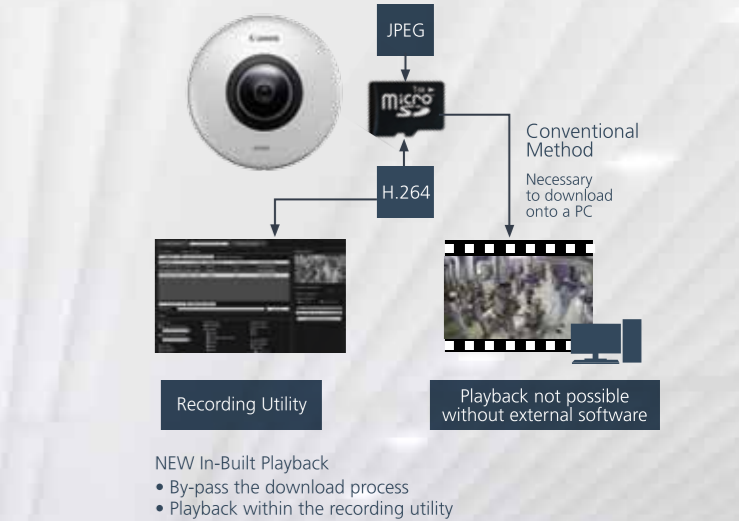

Easy H.264 Recording Video Utility

This feature manages videos recorded on a microSD memory card that enables smooth video playback and export within the recording utility, removing the need to download videos onto a PC.

Optimized Privacy Functions

The privacy mask function provides greater physical security that covers user-sensitive portions of the video feed. For example, a bar is placed over the input of ATM security codes on the feed.

Additionally, the available IEEE802.1X connection is a powerful security system that requires authorization for every connection established. The combination of both reinforces security authentication while ensuring privacy.

Customized Video Settings

Save four custom settings that are aligned to the daily light changes in the video environment. These settings can be alternated automatically with the timer, enabling the video feed to capture optimized high-quality footage around the clock.