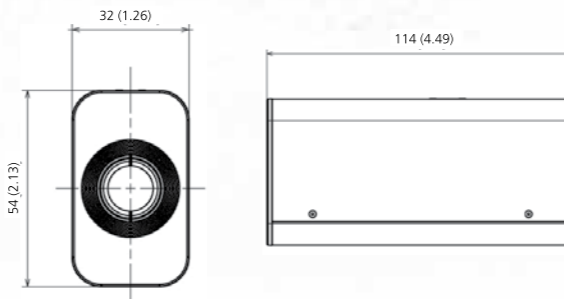

ALWAYS SAFE & SECURE

Experience enhanced security with the world's smallest* network cameras - VB-S30D, VB-S31D, VB-S800D and VB-S900F.

Outstanding and Reliable Camera Innovations

Excellent Surveillance Capabilities

(VB-S30D, VB-S31D, VB-S800D)

(VB-S900F)

Compact Body

Without compromising high-performance technology, Canon has created the world's smallest*, class-leading, PTZ network cameras. The palm-sized body minimizes dead space with a 61% reduction in height as compared to the previous model**, allowing installation to be done in a greater variety of areas including dropped ceilings.

*Applicable to compact dome models equipped with the PTZ function as of July 2013.
**As compared to VB-H610D.

Effective Illumination of Images

Low-light illumination technology effectively brightens dark areas in a video feed captured under dim conditions, enhancing visibility. 3 levels of Auto Smart Shade Control (SSC) adjusts exposure compensation when shadows or backlight are cast, optimizing images according to the surrounding conditions so that images remain sharp.

AUTO SSC The level of automatic correction can be set at three levels- [Mild] / [Medium] / [Strong]

SSC Seven various levels of correction strength and exposure compensation modes are available

Unparalleled Canon Lens Technology

The high-definition 3.5x optical and 4x digital zoom lens [VB-S30D] captures an accurate depiction of subjects. An F1.4 wide-angle and F2.6 telephoto lens focus portrays vivid images in low light performance. The F1.6 Fixed-Focus lens [VB-S31D, VB-S800D, VB-S900F] optimizes full wide-angle viewing through a double-sided aspherical lens, resulting in high resolution images with less distortion.