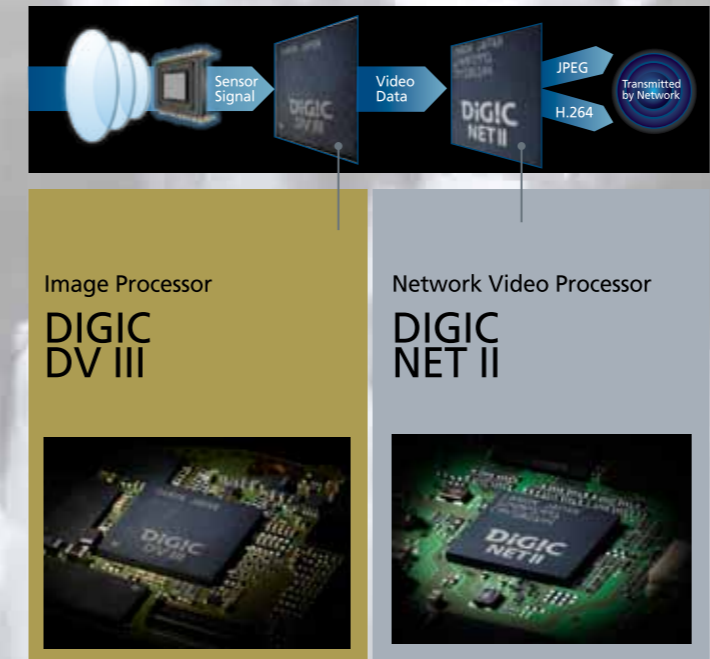

ALWAYS SAFE & SECURE

Experience enhanced security with the world's smallest* network cameras - VB-S30D, VB-S31D, VB-S800D and VB-S900F.

Outstanding and Reliable Camera Innovations

Excellent Surveillance Capabilities

(VB-S30D, VB-S31D, VB-S800D)

(VB-S900F)

Compact Body

Without compromising high-performance technology, Canon has created the world's smallest*, class-leading, PTZ network cameras. The palm-sized body minimizes dead space with a 61% reduction in height as compared to the previous model**, allowing installation to be done in a greater variety of areas including dropped ceilings.

*Applicable to compact dome models equipped with the PTZ function as of July 2013.
**As compared to VB-H610D.

Effective Illumination of Images

Low-light illumination technology effectively brightens dark areas in a video feed captured under dim conditions, enhancing visibility. 3 levels of Auto Smart Shade Control (SSC) adjusts exposure compensation when shadows or backlight are cast, optimizing images according to the surrounding conditions so that images remain sharp.

AUTO SSC The level of automatic correction can be set at three levels- [Mild] / [Medium] / [Strong]

SSC Seven various levels of correction strength and exposure compensation modes are available

Unparalleled Canon Lens Technology

The high-definition 3.5x optical and 4x digital zoom lens [VB-S30D] captures an accurate depiction of subjects. An F1.4 wide-angle and F2.6 telephoto lens focus portrays vivid images in low light performance. The F1.6 Fixed-Focus lens [VB-S31D, VB-S800D, VB-S900F] optimizes full wide-angle viewing through a double-sided aspherical lens, resulting in high resolution images with less distortion.