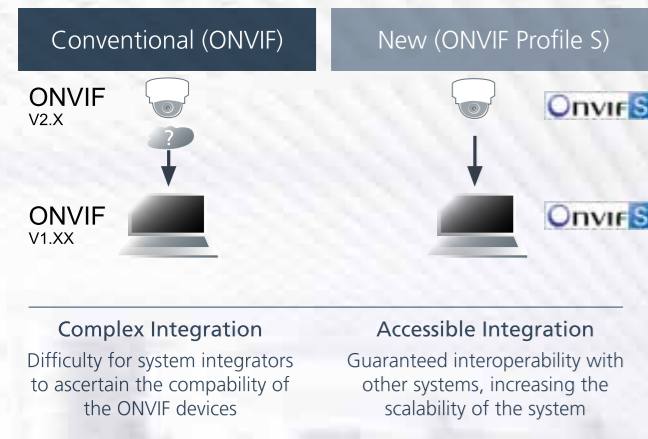

ONVIF Profile S Support

Unlike conventional support systems that make integration and interoperability complicated, the latest ONVIF Profile S Support minimizes compatibility problems. Users can enjoy easy support identification without complex compatibility processes.