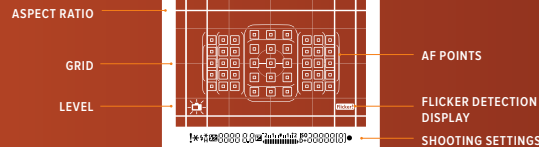

SEE MORE WITH THE INTELLIGENT VIEWFINDER

The Intelligent Viewfinder on the EOS 80D boasts a viewfinder coverage of approx. 100% while the EOS 77D's approx. 95% viewfinder coverage allows you to frame your shot as you intended. The display indicates an array of information such as AF frames, grid settings, electronic level and flicker detection, taking out any guesswork while you concentrate on getting the best shot.