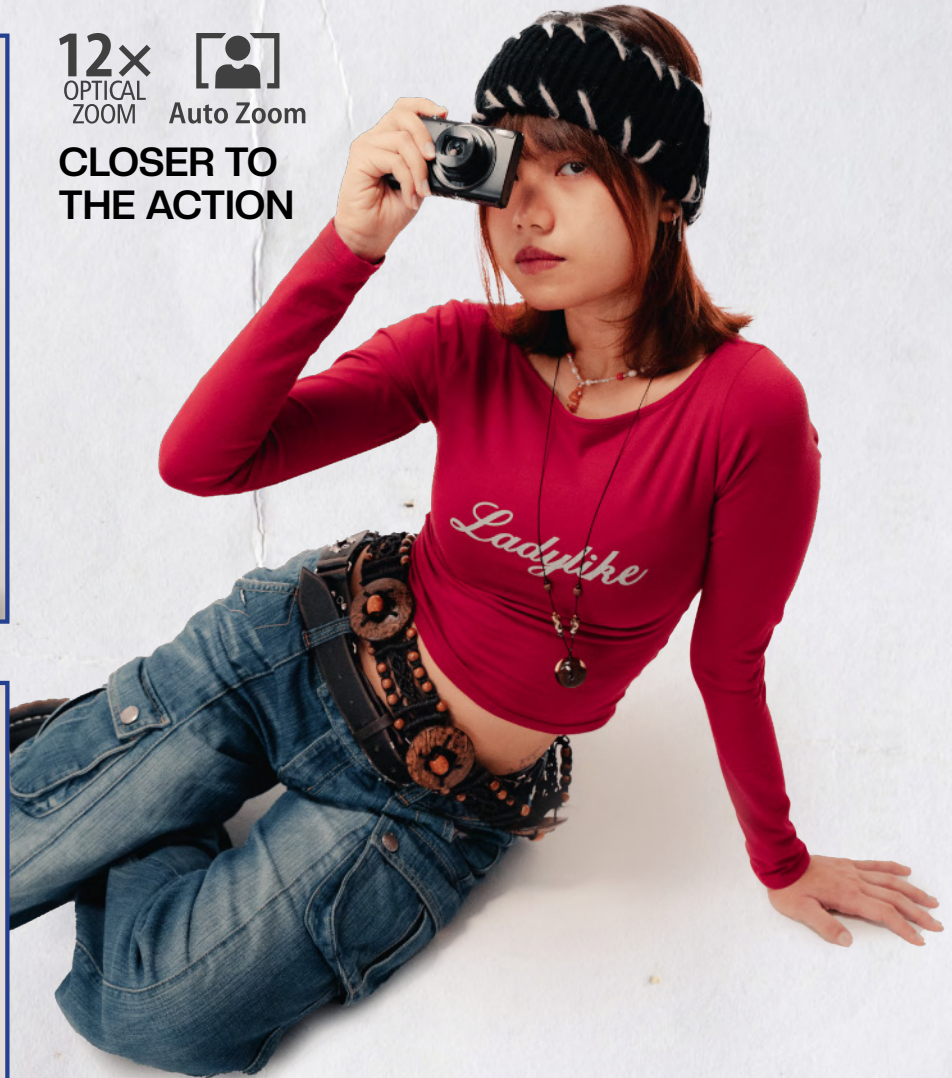

a red bag &
sunglasses

ORIGINAL

12x OPTICAL ZOOM Auto Zoom

CLOSER TO THE ACTION

12X OPTICAL ZOOM

24X ZOOMPLUS

Your Canon IXUS 285 HS A captures the heart of every moment. With up to 12x optical zoom and extendable to up to 24x with Canon's ZoomPlus technology, you can zoom further with clarity and ease.

The camera is also equipped with Auto Zoom, which intuitively detects subject size and framing of the image, for easy use with stunning precision and image quality.

01 Zoom Features

02

ISO & Image Quality