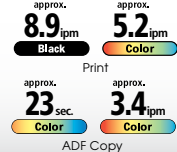

ISO Standard Speed

Measured by ISO/IEC 24734, 24735 standards

PIXMA Ink Efficient E560

- Print up to 800 pages (black ink cartridge)
- Auto 2-sided print
- PIXMA Printing Solutions: Print photos and documents from your mobile device
- FastFront: Easy paper loading and ink cartridge replacement