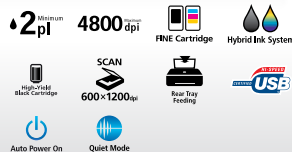

- PIXMA Cloud Link for direct link to cloud services
- Easy-PhotoPrint+*1
- Print, copy and scan

PIXMA Ink Efficient E400

- Print up to 400 pages (black ink cartridge)
- Auto Power On: Automatically turns the printer on when you start a print job
- Easy operation

ISO Standard Speed

Measured by ISO/IEC 24734, 29183 standards

PIXMA Ink Efficient E510

- Print up to 800 pages (black ink cartridge)
- FastFront: Easy paper loading and ink cartridge replacement
- Auto Power On: Automatically turns the printer on when you start a print job