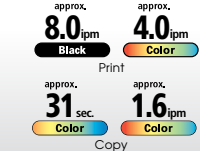

ISO Standard Speed

Measured by ISO/IEC 24734, 29183 standards