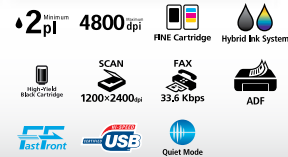

*Available in E610, E560 and E510 only.

- Print up to 800 pages (black ink cartridge)
- 30-Sheet Automatic Document Feeder
- FastFront: Easy paper loading and ink cartridge replacement
- Print, Copy, Scan and Fax

ISO Standard Speed

Measured by ISO/IEC 24734, 24735 standards

PIXMA Ink Efficient E560

- Print up to 800 pages (black ink cartridge)
- Auto 2-sided print
- PIXMA Printing Solutions: Print photos and documents from your mobile device
- FastFront: Easy paper loading and ink cartridge replacement