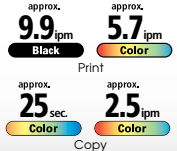

ISO Standard Speed

Measured by ISO/IEC 24734, 24735 standards

PIXMA Ink Efficient E560

- Print up to 800 pages (black ink cartridge)
- Auto 2-sided print
- PIXMA Printing Solutions: Print photos and documents from your mobile device
- FastFront: Easy paper loading and ink cartridge replacement

ISO Standard Speed

Measured by ISO/IEC 24734, 29183 standards

PIXMA Ink Efficient E460

New!

All-In-One Ink Efficient printer with Wi-Fi and Cloud Printing.

- Print up to 400 pages (black ink cartridge)
- Print wirelessly with PIXMA Printing Solutions, Google Cloud Print and Access Point Mode