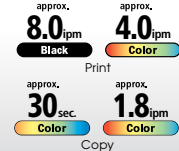

ISO Standard Speed

Measured by ISO/IEC 24734, 29183 standards