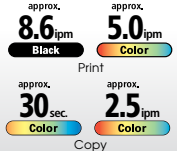

ISO Standard Speed

Measured by ISO/IEC 24734, 29183 standards