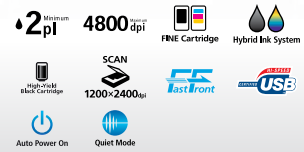

PIXMA Ink Efficient E610

Save more with PIXMA Ink Efficient printers that let you print more at one go and spend less time replacing cartridges.

HIGH-VOLUME PRINTING

High-yield ink cartridges let you print up to 800 pages before you need to replace them, reducing your cost-per-print.

PIXMA PRINTING SOLUTIONS*

Download this app to print and scan wirelessly from your smart device.

*Available in E460 and E560 only.

PIXMA CLOUD LINK*

Print images from cloud services like Photobucket, Dropbox and Facebook directly from your smart devices.

*Available in E460 only.

New!

EASY-PHOTOPRINT+*1

This web application lets you create calendars, collages, stickers, cards and more that are good enough to share! Works with images on cloud services like Facebook and Dropbox.

*Available in E460 only.

AUTO POWER ON/OFF

Your PIXMA switches off after a specific interval of inactivity and boots up to start printing the moment it receives a print job.

FASTFRONT*

Easily replace ink cartridges and load paper from the printer's front.

*Available in E610, E560 and E510 only.

- Print up to 800 pages (black ink cartridge)
- 30-Sheet Automatic Document Feeder
- FastFront: Easy paper loading and ink cartridge replacement
- Print, Copy, Scan and Fax

ISO Standard Speed

Measured by ISO/IEC 24734, 24735 standards

PIXMA Ink Efficient E560

- Print up to 800 pages (black ink cartridge)
- Auto 2-sided print
- PIXMA Printing Solutions: Print photos and documents from your mobile device
- FastFront: Easy paper loading and ink cartridge replacement

ISO Standard Speed

Measured by ISO/IEC 24734, 29183 standards

PIXMA Ink Efficient E460

New!

All-In-One Ink Efficient printer with Wi-Fi and Cloud Printing.