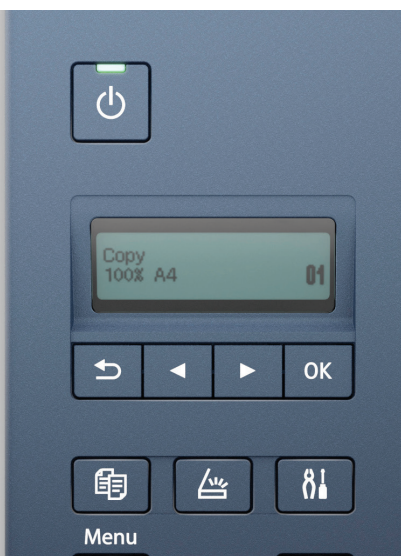

Guided Instructions on 2-Line LCD Panel

A 2-line text LCD* display with guided instructions makes device operation and settings easy without the need to refer to the user manuals.

*Applicable to selected models only.