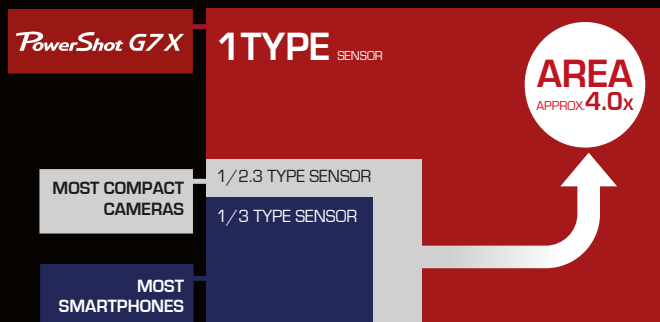

20.2M, 1-INCH TYPE LARGE SENSOR

The equipped 1-inch type CMOS sensor has 4 times the surface area of conventional sensors found in compact cameras. It is capable of receiving more light to achieve ISO 12800 quality all the time and can capture high-quality photos with low noise.

ACHIEVE HIGH QUALITY IMAGES WITH CANON'S HS SYSTEM AND HIGH QUALITY LENSES

The HS System combines the high sensitivity 1-inch CMOS sensor with Canon's DIGIC 6 Image Processor to achieve high quality images with low noise. Together with Canon's newly developed optimized lenses, you can now capture stunning images at near EOS quality even with a compact camera.