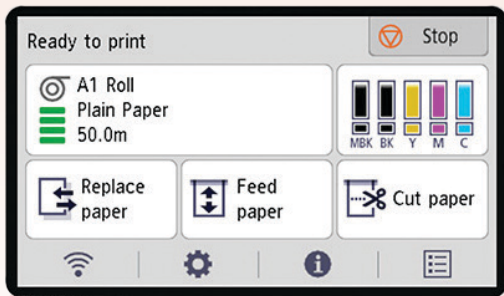

## Print Borderless

The **TM-5250** and **TM-5255** allow for **borderless poster printing** on any size of roll paper with ease.

## Vivid Red for Greater Details

The **new magenta ink** offers a more vivid red that enhances the details on printed photo images, posters and CAD drawings produced by the printer.

TM-5250

# Designed for Convenience

The printer's **flat top space** allows for effortless roll paper replacement or the placement of output prints.

Roll paper balance and paper media details can also be easily retrieved from the printer through **automatic paper type detection**.