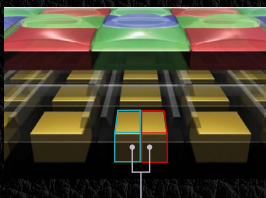

Dual Pixel CMOS AF

DIGIC 7

24.2 MEGA PIXELS CMOS

FULL HD 60p Recording

9 Frames Per Sec

Tilt-up 180° Tilt-down 45° LCD

Wi-Fi / NFC

Bluetooth

Made in JAPAN

Focusing Speed that Leaves You in Awe

Each effective pixel is comprised of two photodiodes.

From portrait to fast moving subjects, the EOS M6 handles your autofocusing with ease. Equipped with Canon's Dual Pixel CMOS AF, you literally have 24.2 million phase-difference sensors at your disposal for fast and precise focusing. Covering a huge area (80% x 80%) of the focal plane's entire surface, this comprehensive AF system ensures maximum freedom for creative composition.

Optional external viewfinder EVF-DC2, with approx. 2.36 million dots Organic EL display

Brilliant Images That Speak for Themselves

Harnessing the power of DIGIC 7 image processor, the 24.2 Megapixel CMOS sensor produces stunning images with high image clarity and reduced noise level even when shooting handheld night scenes. Normal ISO speed is also expanded to 25600, giving you the flexibility to supplement aperture value change or select a faster shutter speed to capture fleeting moments.

Self Portrait

Panning

Creativity at Your Fingertip

Enjoy a wide variety of creative expression with the EOS M6. Indulge in selfies with the Self-Portrait mode that optimize settings such as skin smoothing and brightness adjustments. The Panning mode provides 3 panning effect levels to help blur the background while freezing the moving subject. If you need to find the right tone to your image, switch to the Creative Assist mode to make adjustments to colour tone, intensity, sharpness, brightness, contrast or even shift to monochrome, all in real-time.