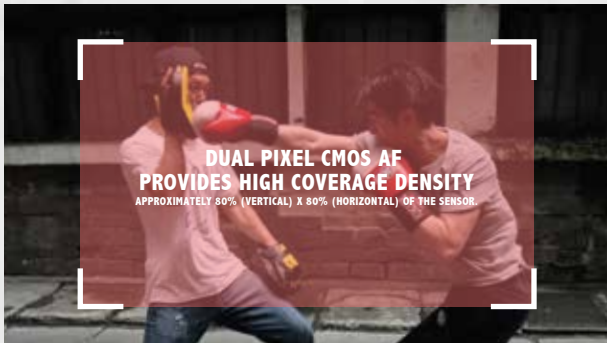

DISCOVER THE FEATURES OF EOS M6

Go beyond your limits with the EOS M6 and its superior video and photo quality. Packed with unique features, the EOS M6 mirrorless camera will inspire you to discover true beauty. No matter where you are, there's always more to uncover.

HIGH IMAGE QUALITY

The EOS M6, powered by the DIGIC 7 image processor and an impressive 24.2 Megapixel APS-C CMOS sensor captures stunning DSLR-like quality pictures with high image clarity and reduced noise levels.

DUAL PIXEL CMOS AF PROVIDES HIGH COVERAGE DENSITY
APPROXIMATELY 80% (VERTICAL) X 80% (HORIZONTAL) OF THE SENSOR.

HIGH PERFORMANCE SHOOTING (DUAL PIXEL CMOS AF)

Canon's Dual Pixel CMOS AF technology delivers highly precise AF in a variety of scenes, whether for stills or video. With 24.2 million phase-difference sensors in place, phase-difference AF is possible over 80% x 80% area of the focal plane's entire surface, users will have more flexibility in framing creative compositions.